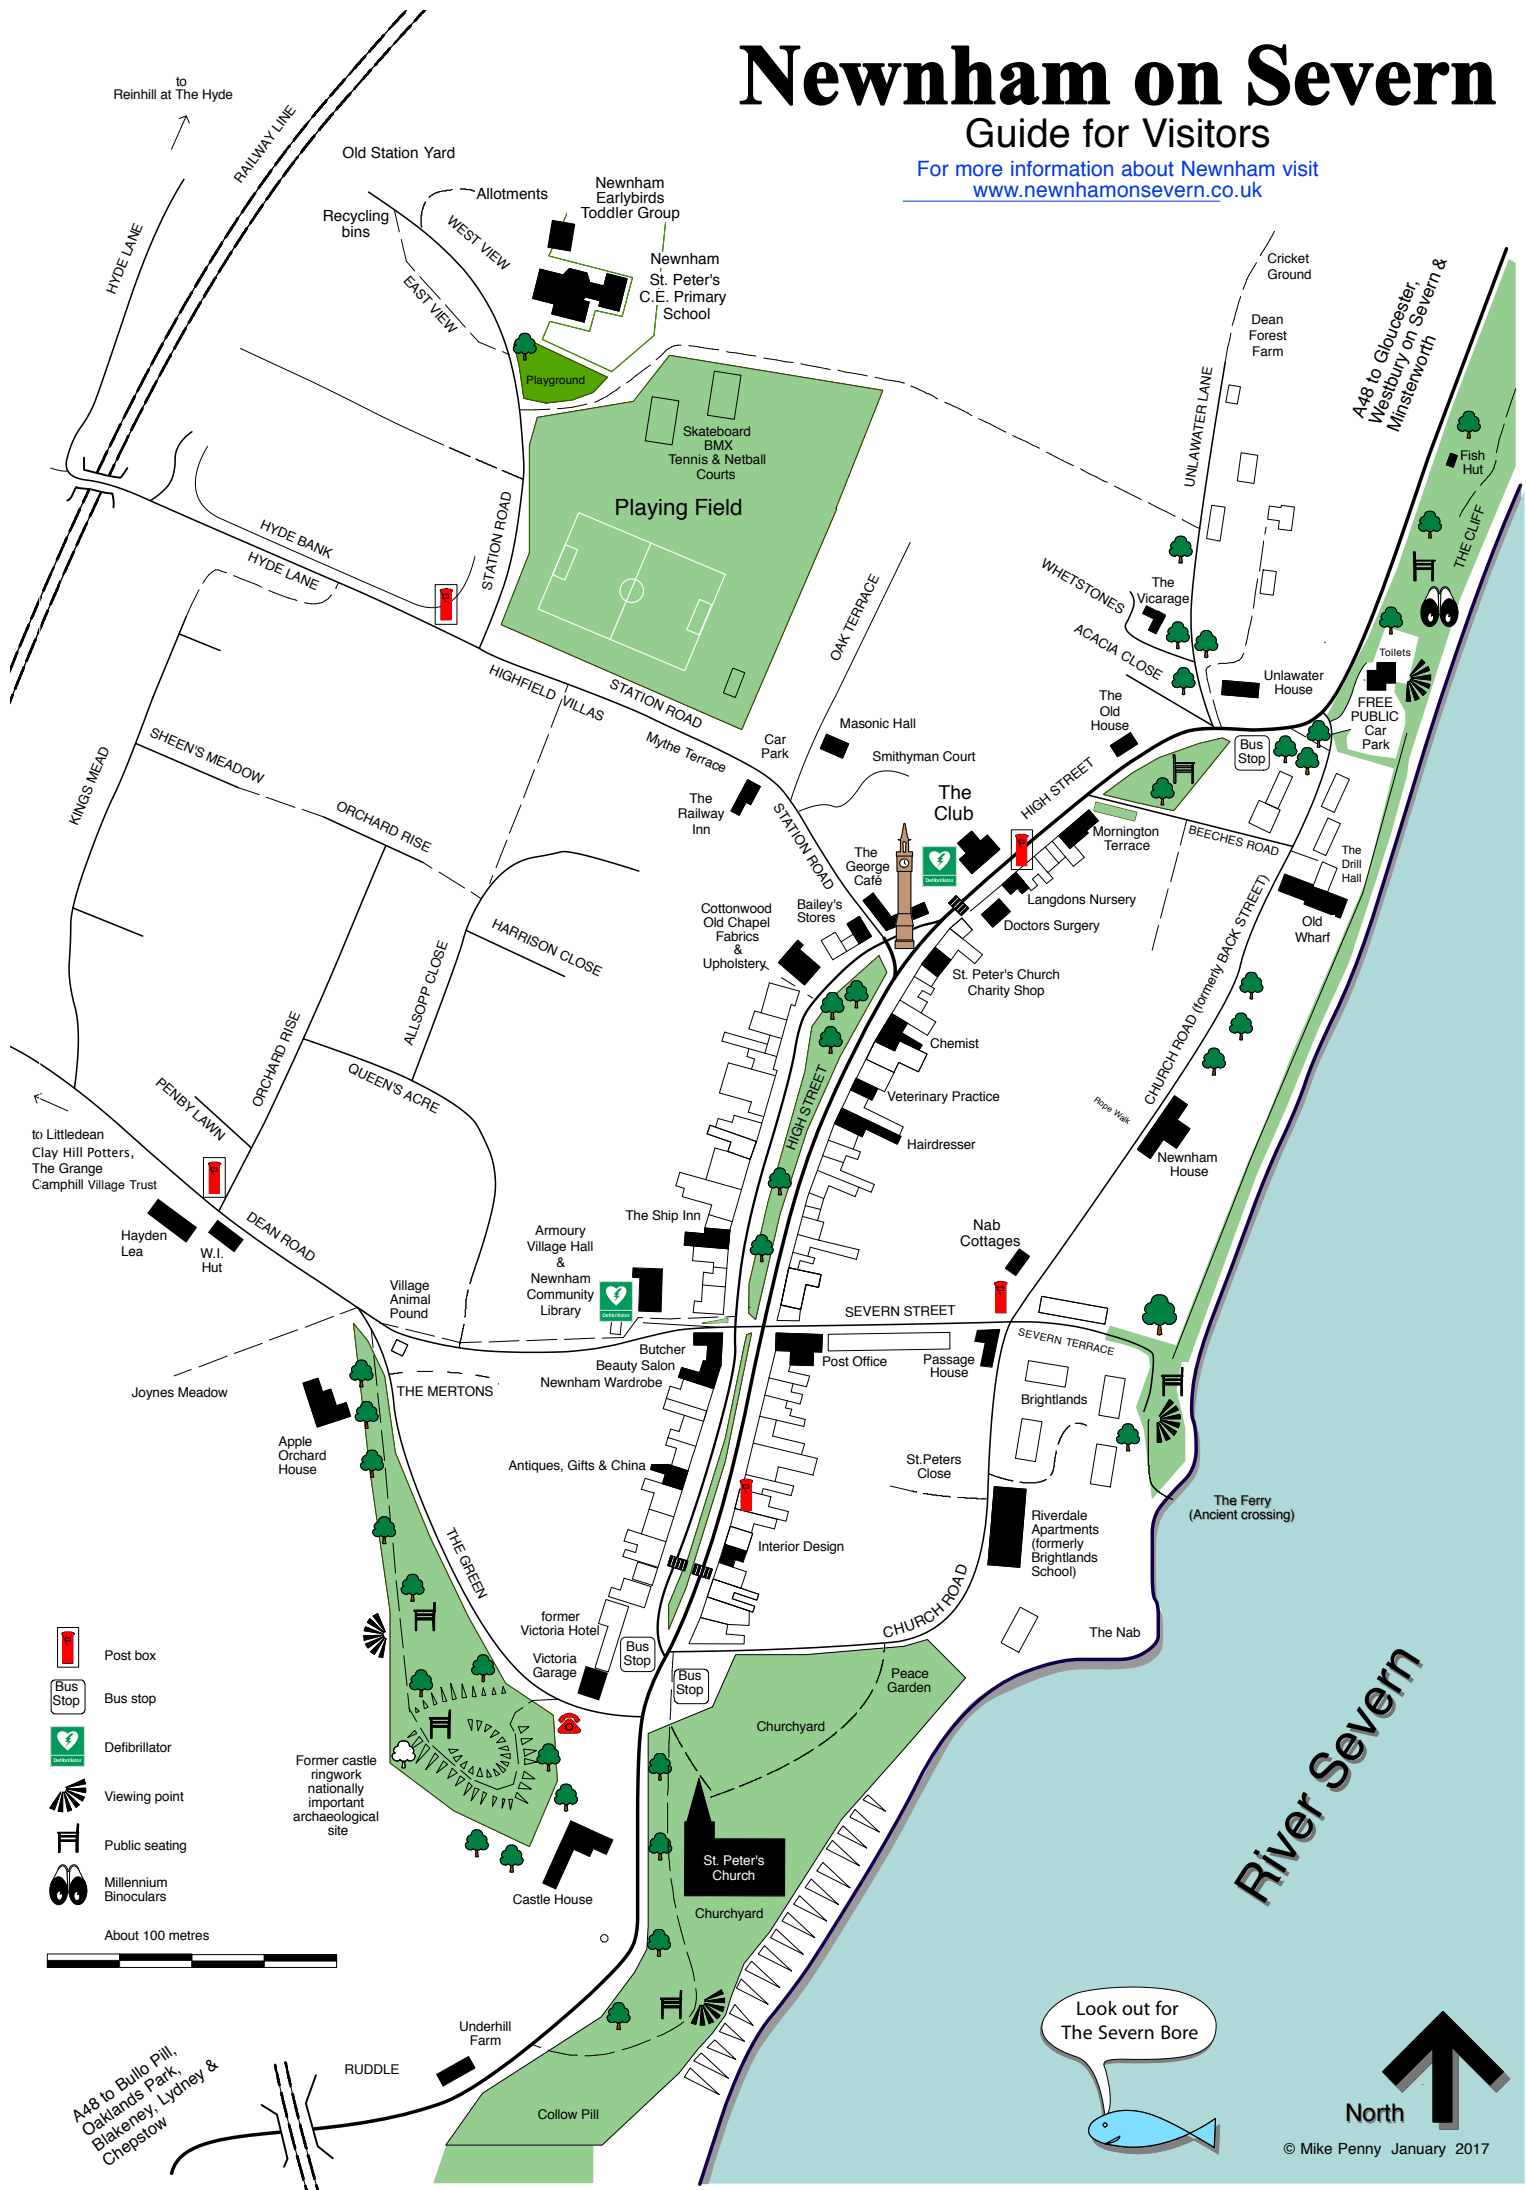

# Newnham on Severn

## Guide for Visitors

For more information about Newnham visit [www.newnhamonsevern.co.uk](http://www.newnhamonsevern.co.uk)

A48 to Bullo Pill, Oaklands Park, Blakeney, Lydney & Chepstow

Look out for The Severn Bore