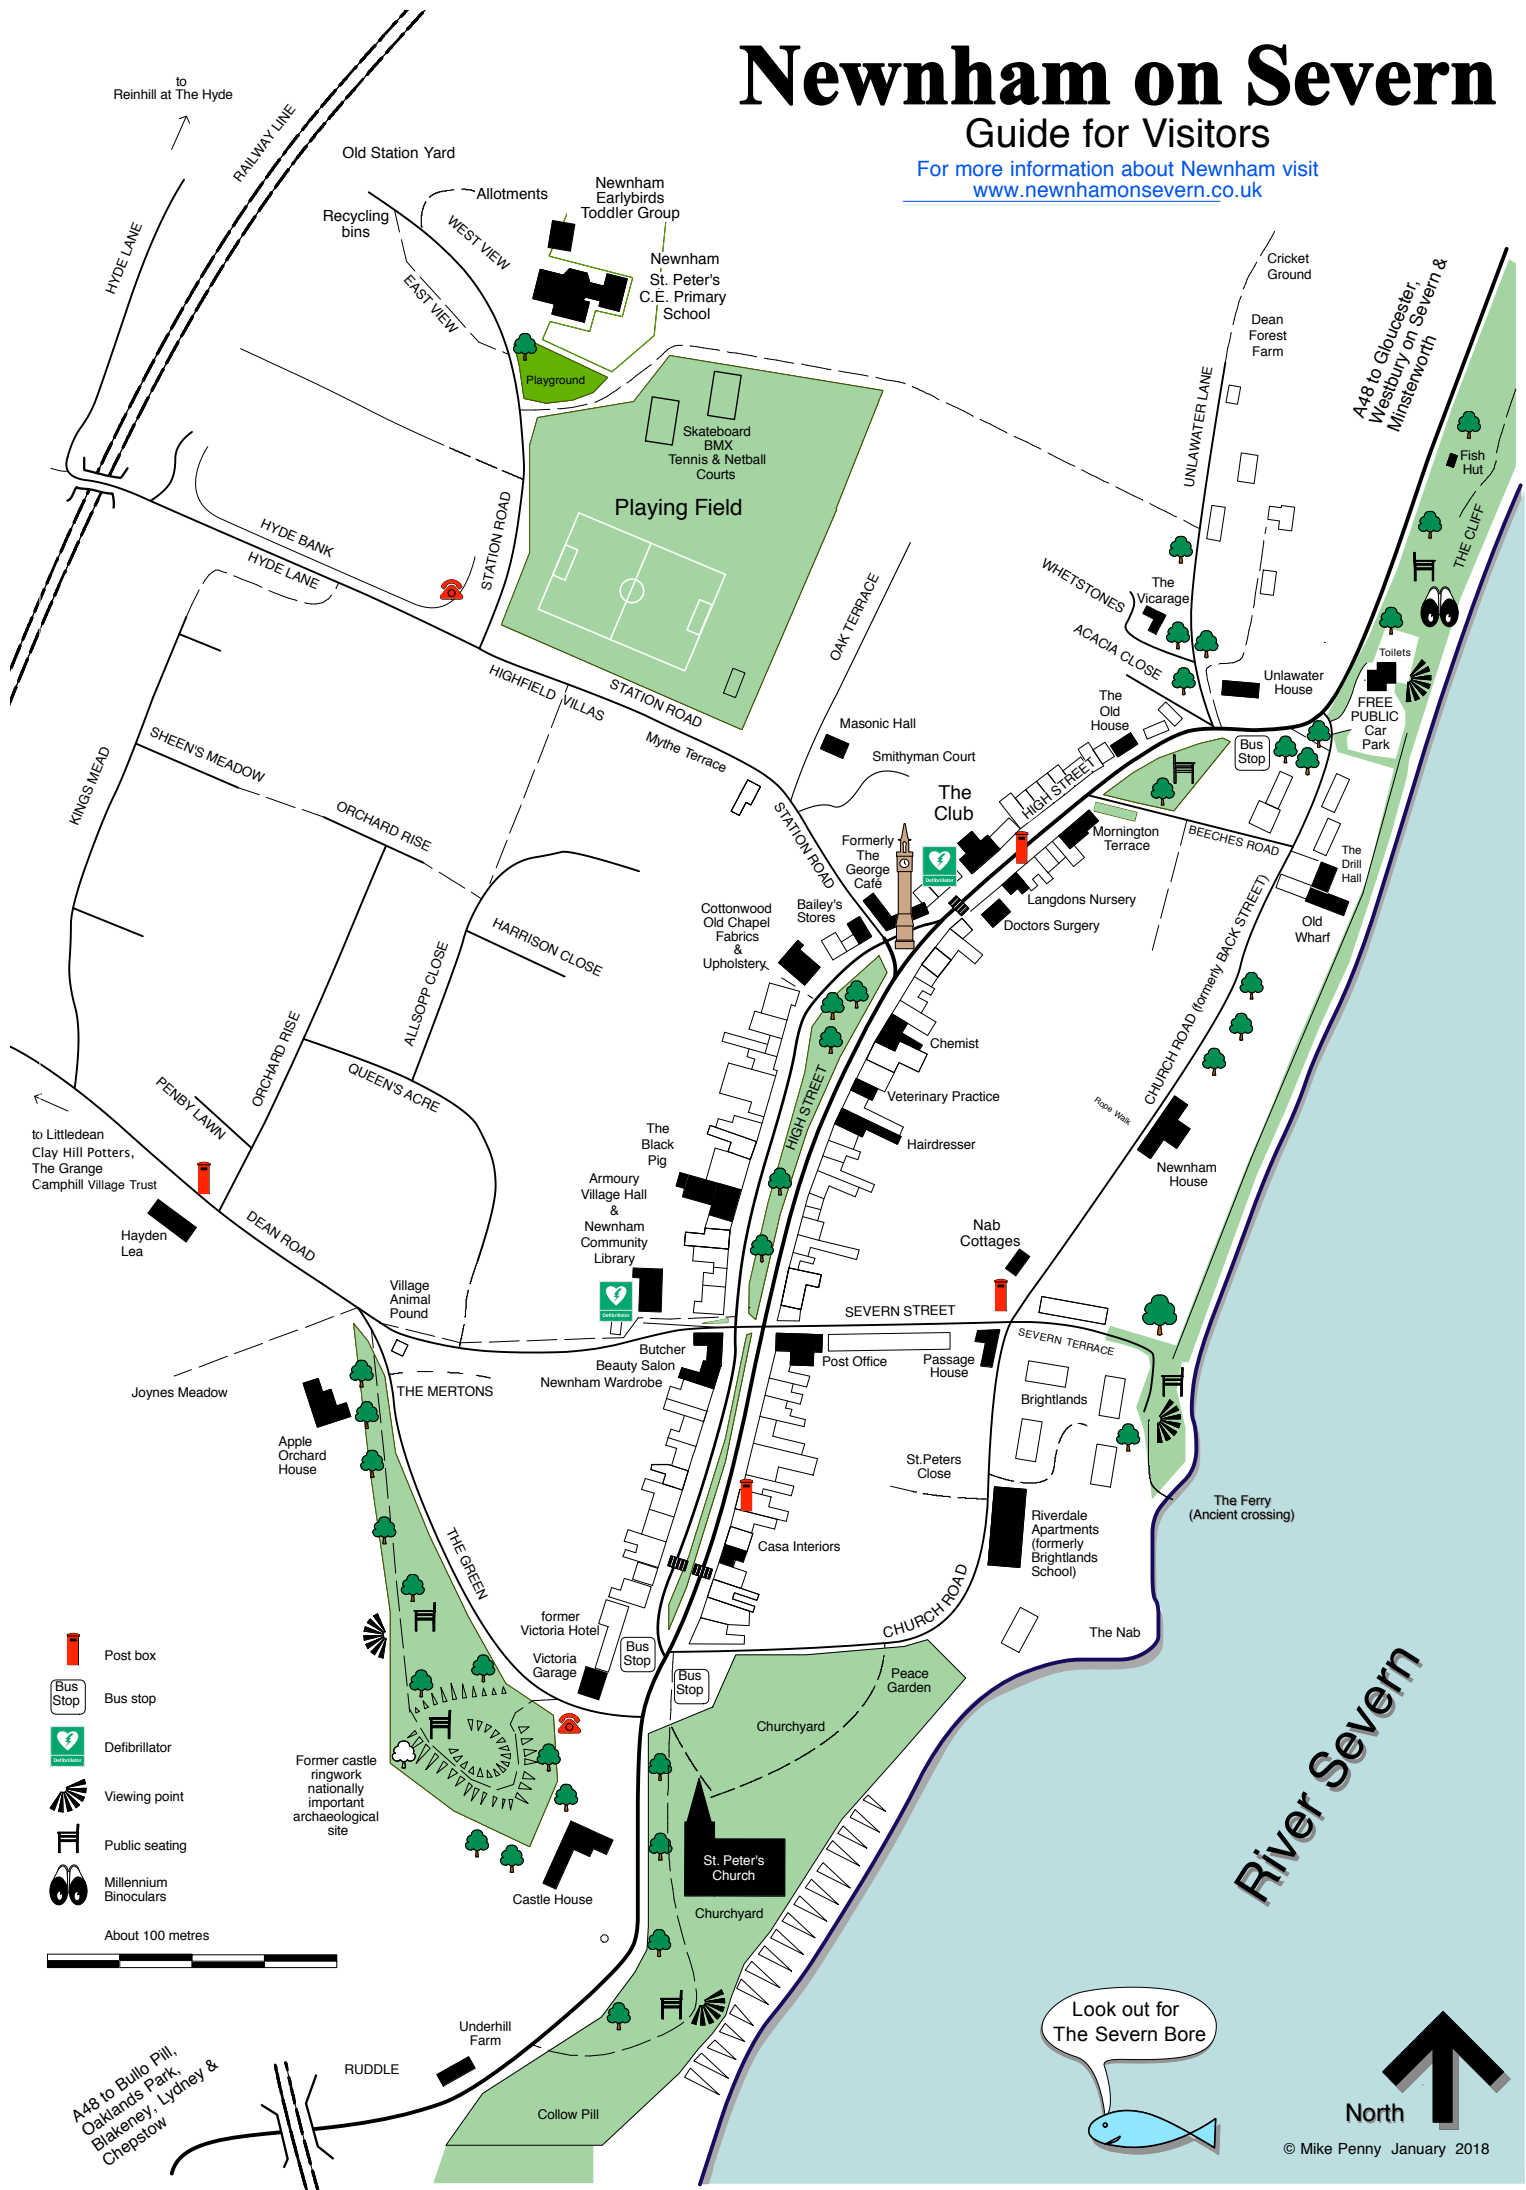

Newnham on Severn

Guide for Visitors

For more information about Newnham visit www.newnhamonsevern.co.uk

-  Post box
-  Bus stop
-  Defibrillator
-  Viewing point
-  Public seating
-  Millennium Binoculars

About 100 metres